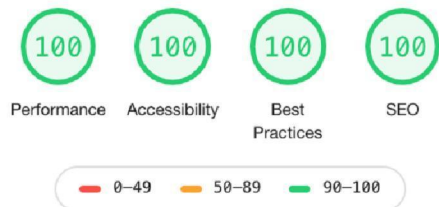

SPCS
2020

SSL Report v2.1.5

6

Testresultaten – webpagetest.org

bert boerland @bertboerland · Jun 5
 a meta dashboard. but the devs working on the [#coronadashboard](#) in the NL, really did a great job!

coronadashboard.rijksoverheid.nl