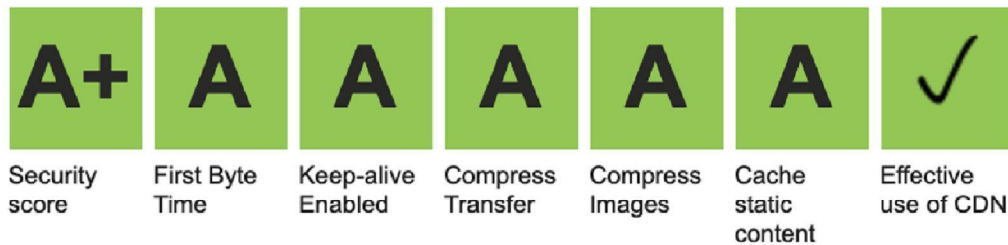

SPCS
2020

SSL Report v2.1.5

6

Testresultaten – webpagetest.org

bert boerland @bertboerland · Jun 5
 a meta dashboard. but the devs working on the [#coronadashboard](#) in the NL, really did a great job!

coronadashboard.rijksoverheid.nl